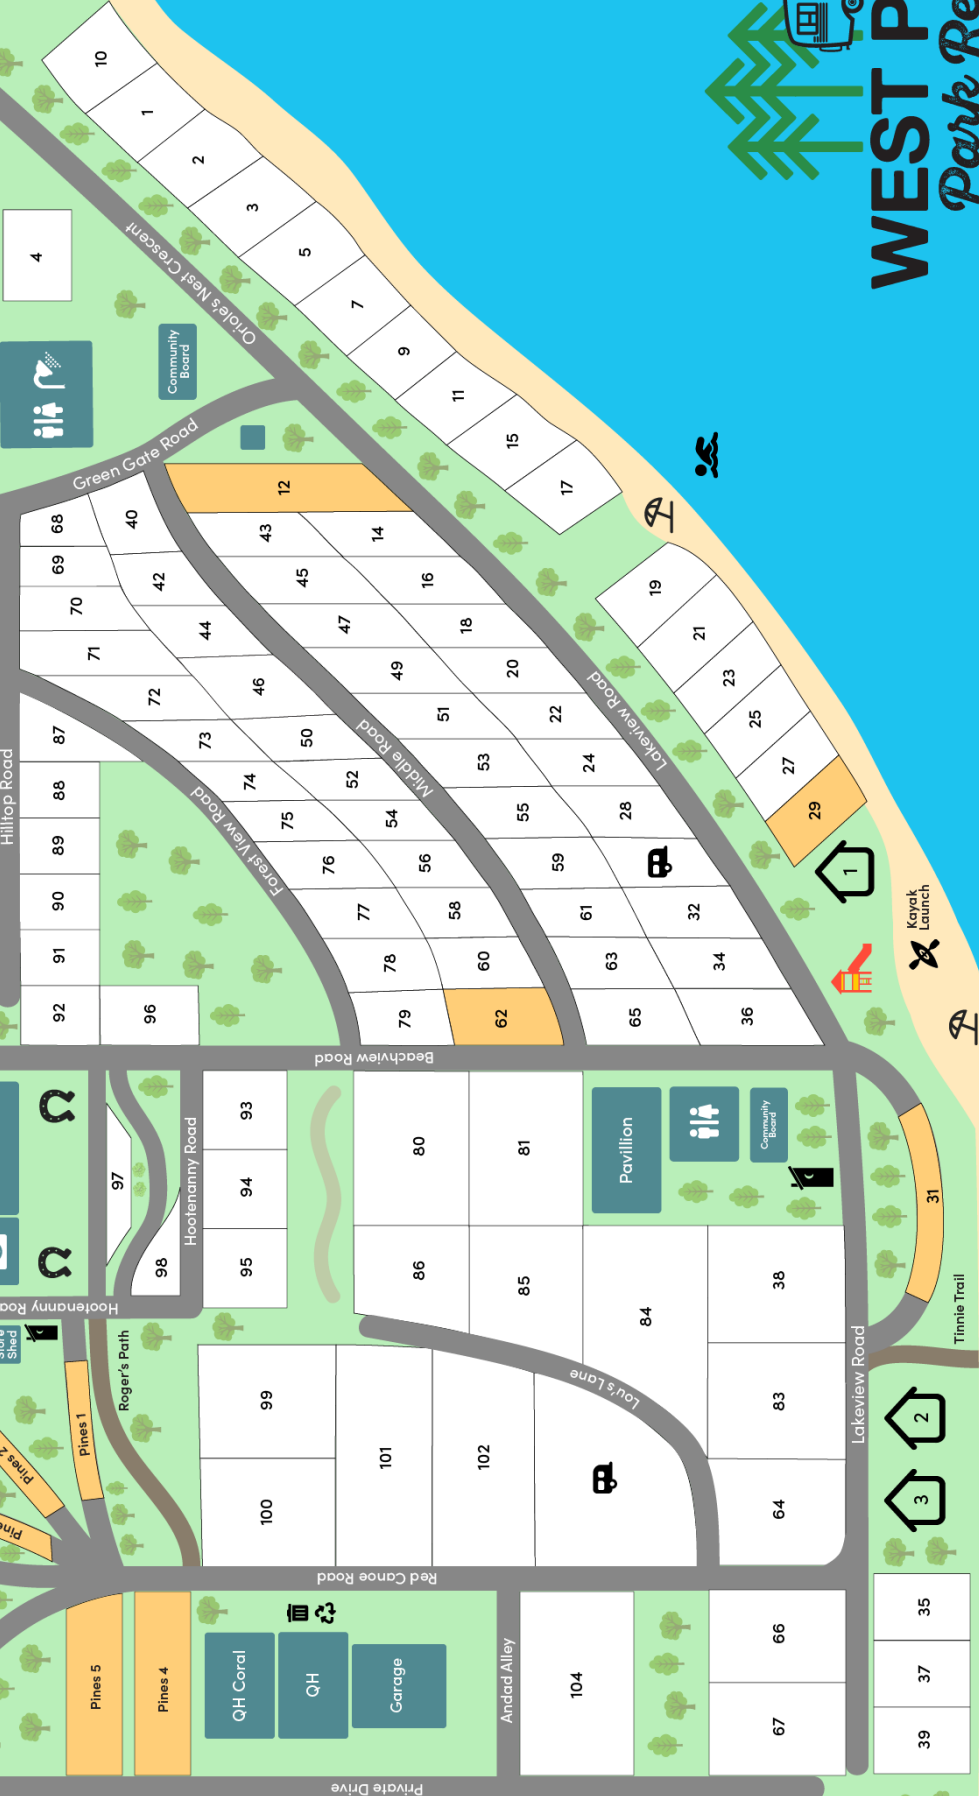

To Hwy #127 & ATV Trails  
Centre Road  
Dog's Point  
To Municipal Boat Launch

**SCOPED MUSE**  
*Ice Cream Parlour*  
~ LAKE ST. PETER ~

- Parking
- Parking
- Walking Trails
- Storage Shed

# WEST PINES

## Park Resort

~ LAKE ST. PETER ~